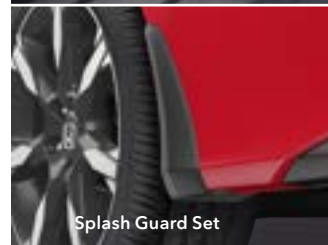

Some components and colors may vary. Please see your Honda dealer for details.

Civic Hatchback Hybrid Sport Touring in Platinum White Pearl with Door Visors, Front Underbody Spoiler, Gloss Black Emblems, Tailgate Spoiler, and 18-in Black Coal Alloy Wheels with Black Wheel Locks and Black Wheel Lug Nut Set.

Gloss Black Emblems

Front Underbody Spoiler

Illuminated Door Sill Trim

Contoured High-Wall Carpet Floor Mats

Seat Back Protectors and Cargo Tray

Splash Guard Set

Rear Bumper Protector

Door Sill Protection Film