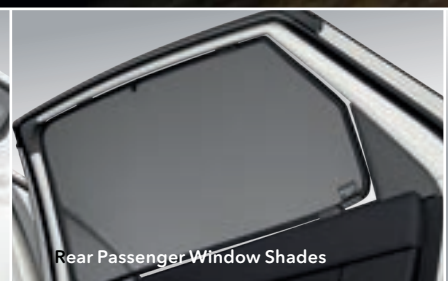

Rear Passenger Window Shades