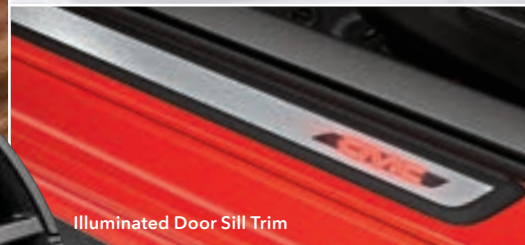

Gloss Black Emblems