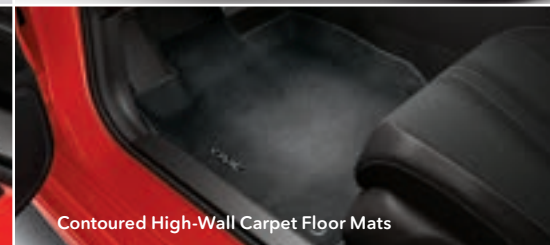

Front Underbody Spoiler